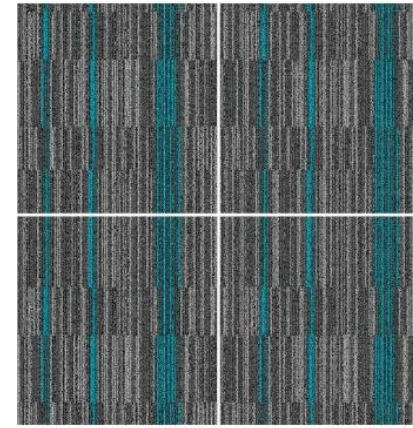

AC-CTY00002  
Color way (DV CG)  
Size (cm) - 50 X 50  
wt (14 oz)

AC-CTY00003  
Color way (OT GO)  
Size (cm) - 50 X 50  
wt (14 oz)

AC-CTY00004  
Color way (DV MB)  
Size (cm) - 50 X 50  
wt (14 oz)

AC-CTY00005  
Color way (CG SH)  
Size (cm) - 50 X 50  
wt (14 oz)

AC-CTY00007  
Color way (SB PN OT CN)  
Size (cm) - 50 X 50  
wt (14 oz)

AC-CTY00008  
Color way (SH CG DV DO)  
Size (cm) - 50 X 50  
wt (14 oz)

AC-CTY00009  
Color way (SH CG DV LG)  
Size (cm) - 50 X 50  
wt (14 oz)