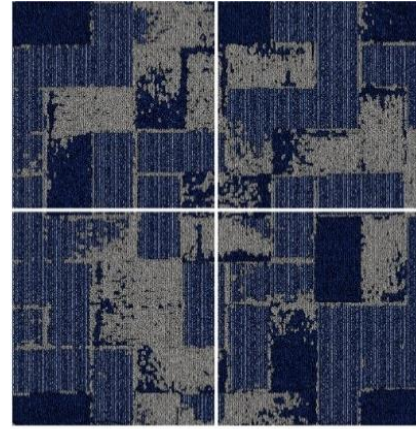

AC-CTY00016  
Color way (CG SH)  
Size (cm) - 50 X 50  
wt (14 oz)

A DOVE  
B CARBON

AC-CTY00017  
Color way (DV CB)  
Size (cm) - 50 X 50  
wt (14 oz)

A GOLD  
B SABLE

AC-CTY00018  
Color way (GO SB)  
Size (cm) - 50 X 50  
wt (14 oz)