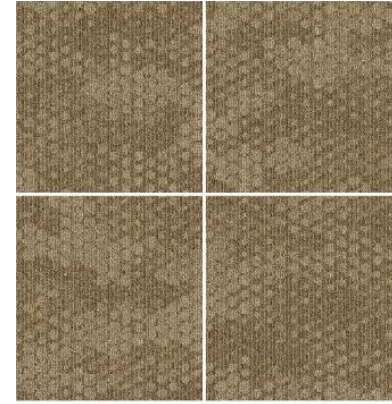

A CARBON B CHARCOAL GRAY C SHADOW

AC-CTY00026  
Color way (CB CG SH)  
Size (cm) - 50 X 50  
wt (14 oz)

A GOLD B DARK ORANGE C PEANUT

AC-CTY00027  
Color way (GO DO PN)  
Size (cm) - 50 X 50  
wt (14 oz)

A INDIKO B CHARCOAL GRAY C LAPIS

AC-CTY00028  
Color way (IN CG LP)  
Size (cm) - 50 X 50  
wt (14 oz)

A PEANUT B OAT C GOLD

AC-CTY00029  
Color way (PN OT GO)  
Size (cm) - 50 X 50  
wt (14 oz)

A SHADOW B DOVE C CHARCOAL GRAY