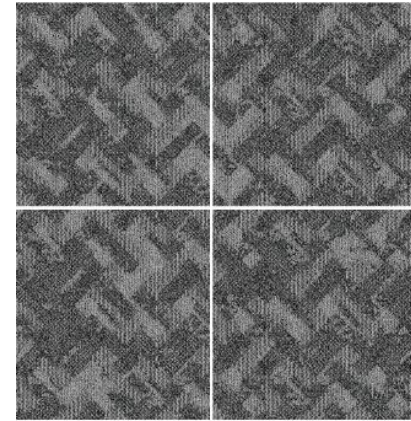

Collection	PET Collection
Yarn	PET
Machine / Gauge	1/10 infinity
Tufted Weight(Oz)	14
Density	5200
Total Thickness(mm)	Upto 6
Pile Thickness(mm)	3
Backing Type	PVC
SPI	12
Size(cm)	Tile (50X50)