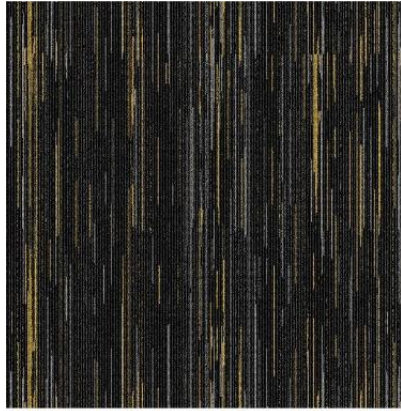

Collection	PET Collection
Yarn	PET
Machine / Gauge	1/10 infinity
Tufted Weight(Oz)	14
Density	5200
Total Thickness(mm)	Upto 6
Pile Thickness(mm)	3
Backing Type	PVC
SPI	12
Size(cm)	Tile (50X50)