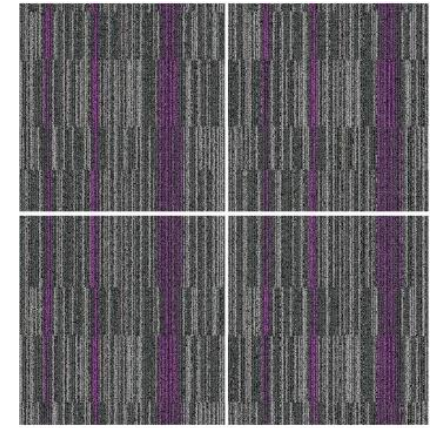

AC-CTY00002  
Color way (DV CG)  
Size (cm) - 50 X 50  
wt (14 oz)

AC-CTY00003  
Color way (OT GO)  
Size (cm) - 50 X 50  
wt (14 oz)

AC-CTY00004  
Color way (DV MB)  
Size (cm) - 50 X 50  
wt (14 oz)

AC-CTY00005  
Color way (CG SH)  
Size (cm) - 50 X 50  
wt (14 oz)

AC-CTY00007  
Color way (SB PN OT CN)  
Size (cm) - 50 X 50  
wt (14 oz)

AC-CTY00008  
Color way (SH CG DV DO)  
Size (cm) - 50 X 50  
wt (14 oz)

AC-CTY00009  
Color way (SH CG DV LG)  
Size (cm) - 50 X 50  
wt (14 oz)