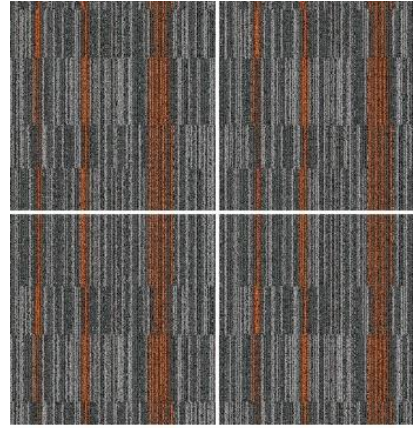

AC-CTY00002  
Color way (DV CG)  
Size (cm) - 50 X 50  
wt (14 oz)

AC-CTY00003  
Color way (OT GO)  
Size (cm) - 50 X 50  
wt (14 oz)

AC-CTY00004  
Color way (DV MB)  
Size (cm) - 50 X 50  
wt (14 oz)

AC-CTY00005  
Color way (CG SH)  
Size (cm) - 50 X 50  
wt (14 oz)

AC-CTY00007  
Color way (SB PN OT CN)  
Size (cm) - 50 X 50  
wt (14 oz)

AC-CTY00008  
Color way (SH CG DV DO)  
Size (cm) - 50 X 50  
wt (14 oz)

AC-CTY00009  
Color way (SH CG DV LG)  
Size (cm) - 50 X 50  
wt (14 oz)