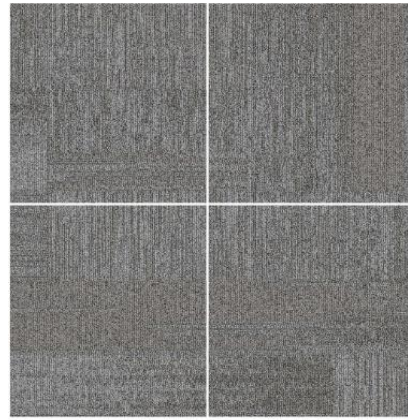

# PET - CARPET TILES

**COLLECTION – PET**

Collection	Designs	No. of Designs	SKUs
PET	Pattern	6	30
	Strip	3	15
	Solid	1	5
<b>Total</b>		10	50

AC-CTY00001  
Color way (PN SB)  
Size (cm) - 50 X 50  
wt (14 oz)