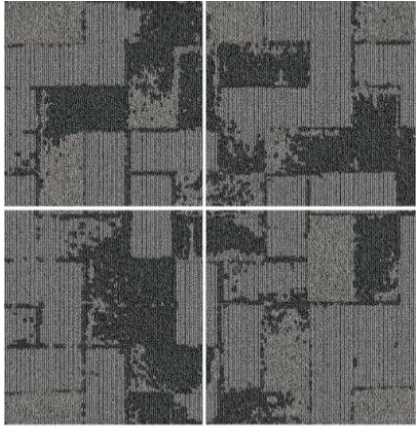

A CHARCOAL GRAY D03602
B SHADOW D05319

AC-CTY00016
Color way (CG SH)
Size (cm) - 50 X 50
wt (14 oz)