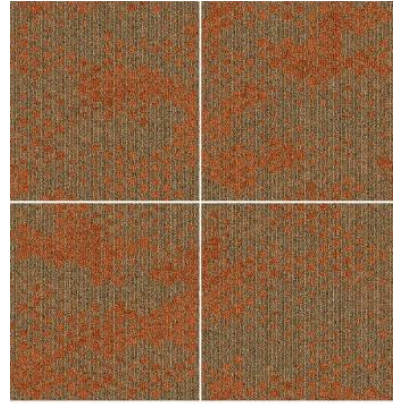

**AC-CTY00024**  
 Color way (SH CG DV)  
 Size (cm) - 50 X 50  
 wt (14 oz)

**AC-CTY00025**  
 Color way (SH CG MU)  
 Size (cm) - 50 X 50  
 wt (14 oz)

Collection	PET Collection
Yarn	PET
Machine / Gauge	1/10 infinity
Tufted Weight(Oz)	14
Density	5200
Total Thickness(mm)	Upto 6
Pile Thickness(mm)	3
Backing Type	PVC
SPI	12
Size(cm)	Tile (50X50)

A CARBON B CHARCOAL GRAY C SHADOW

AC-CTY00026  
Color way (CB CG SH)  
Size (cm) - 50 X 50  
wt (14 oz)

A GOLD B DARK ORANGE C PEANUT

AC-CTY00027  
Color way (GO DO PN)  
Size (cm) - 50 X 50  
wt (14 oz)