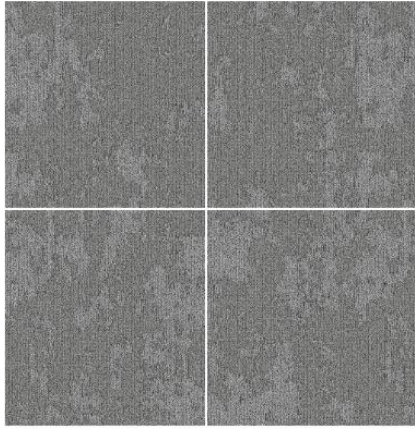

A CHARCOAL GRAY
D05912
B DOVE

AC-CTY00011
Color way (CG DV)
Size (cm) - 50 X 50
wt (14 oz)