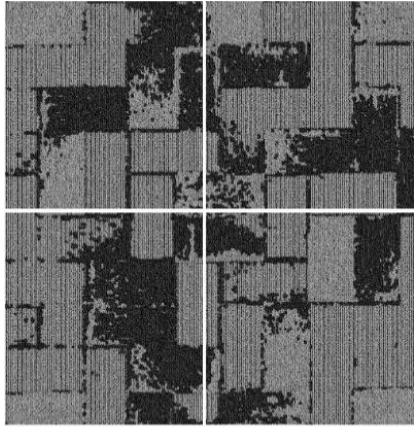

A DOVE
B CARBON

AC-CTY00017
Color way (DV CB)
Size (cm) - 50 X 50
wt (14 oz)