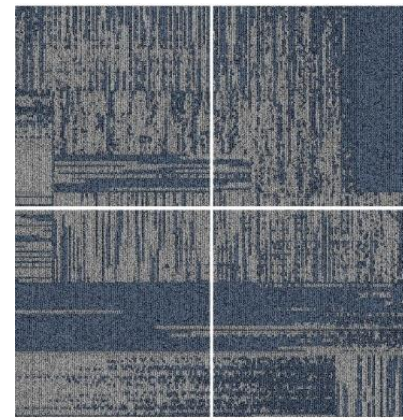

# PET - CARPET TILES

**COLLECTION – PET**

Collection	Designs	No. of Designs	SKUs
PET	Pattern	6	30
	Strip	3	15
	Solid	1	5
<b>Total</b>		10	50

AC-CTY00001  
Color way (PN SB)  
Size (cm) - 50 X 50  
wt (14 oz)

AC-CTY00002  
Color way (DV CG)  
Size (cm) - 50 X 50  
wt (14 oz)

AC-CTY00003  
Color way (OT GO)  
Size (cm) - 50 X 50  
wt (14 oz)

AC-CTY00004  
Color way (DV MB)  
Size (cm) - 50 X 50  
wt (14 oz)

AC-CTY00005  
Color way (CG SH)  
Size (cm) - 50 X 50  
wt (14 oz)