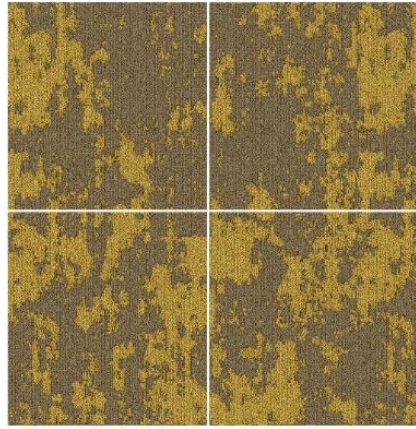

A CHARCOAL GRAY  
D05912  
B DOVE

AC-CTY00011  
Color way (CG DV)  
Size (cm) - 50 X 50  
wt (14 oz)

A PEANUT  
B MUSTARD

AC-CTY00012  
Color way (PN MU)  
Size (cm) - 50 X 50  
wt (14 oz)

A PEANUT  
B CAT