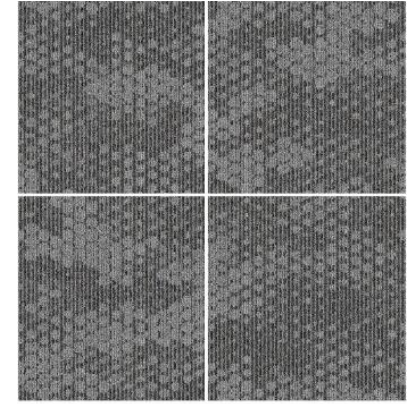

A CARBON B CHARCOAL GRAY C SHADOW

AC-CTY00026  
Color way (CB CG SH)  
Size (cm) - 50 X 50  
wt (14 oz)

A GOLD B DARK ORANGE C PEANUT

AC-CTY00027  
Color way (GO DO PN)  
Size (cm) - 50 X 50  
wt (14 oz)

A INDIKO B CHARCOAL GRAY C LAPIS

AC-CTY00028  
Color way (IN CG LP)  
Size (cm) - 50 X 50  
wt (14 oz)

A PEANUT B OAT C GOLD

AC-CTY00029  
Color way (PN OT GO)  
Size (cm) - 50 X 50  
wt (14 oz)

A SHADOW B DOVE C CHARCOAL GRAY