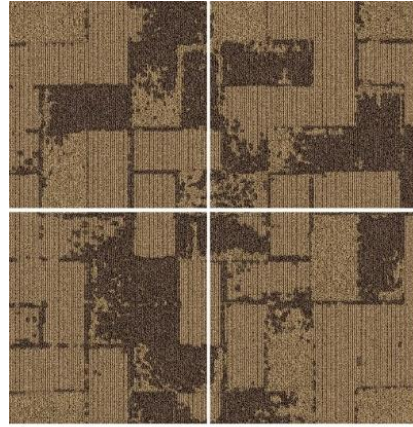

AC-CTY00016  
Color way (CG SH)  
Size (cm) - 50 X 50  
wt (14 oz)

A DOVE  
B CARBON

AC-CTY00017  
Color way (DV CB)  
Size (cm) - 50 X 50  
wt (14 oz)

A GOLD  
B SABLE

AC-CTY00018  
Color way (GO SB)  
Size (cm) - 50 X 50  
wt (14 oz)