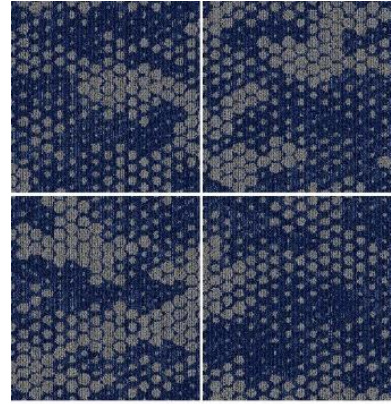

**AC-CTY00024**  
 Color way (SH CG DV)  
 Size (cm) - 50 X 50  
 wt (14 oz)

**AC-CTY00025**  
 Color way (SH CG MU)  
 Size (cm) - 50 X 50  
 wt (14 oz)

Collection	PET Collection
Yarn	PET
Machine / Gauge	1/10 infinity
Tufted Weight(Oz)	14
Density	5200
Total Thickness(mm)	Upto 6
Pile Thickness(mm)	3
Backing Type	PVC
SPI	12
Size(cm)	Tile (50X50)

A CARBON B CHARCOAL GRAY C SHADOW

AC-CTY00026  
Color way (CB CG SH)  
Size (cm) - 50 X 50  
wt (14 oz)

A GOLD B DARK ORANGE C PEANUT

AC-CTY00027  
Color way (GO DO PN)  
Size (cm) - 50 X 50  
wt (14 oz)