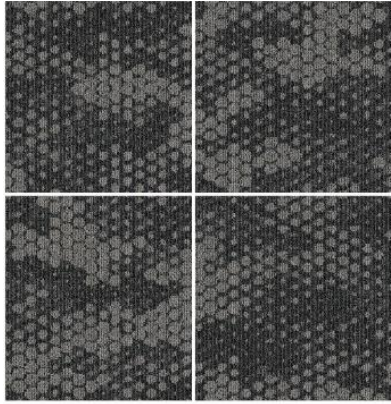

A CARBON B CHARCOAL GRAY C SHADOW

AC-CTY00026
Color way (CB CG SH)
Size (cm) - 50 X 50
wt (14 oz)