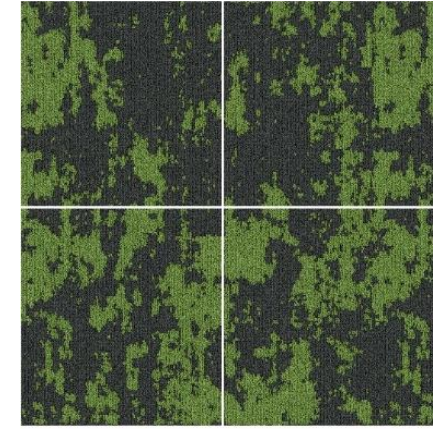

A SHADOW D0519
B FOREST GREEN

AC-CTY00015
Color way (SH FG)
Size (cm) - 50 X 50
wt (14 oz)

Collection	PET Collection
Yarn	PET
Machine / Gauge	1/10 infinity
Tufted Weight(Oz)	14
Density	5200
Total Thickness(mm)	Upto 6
Pile Thickness(mm)	3
Backing Type	PVC
SPI	12
Size(cm)	Tile (50X50)